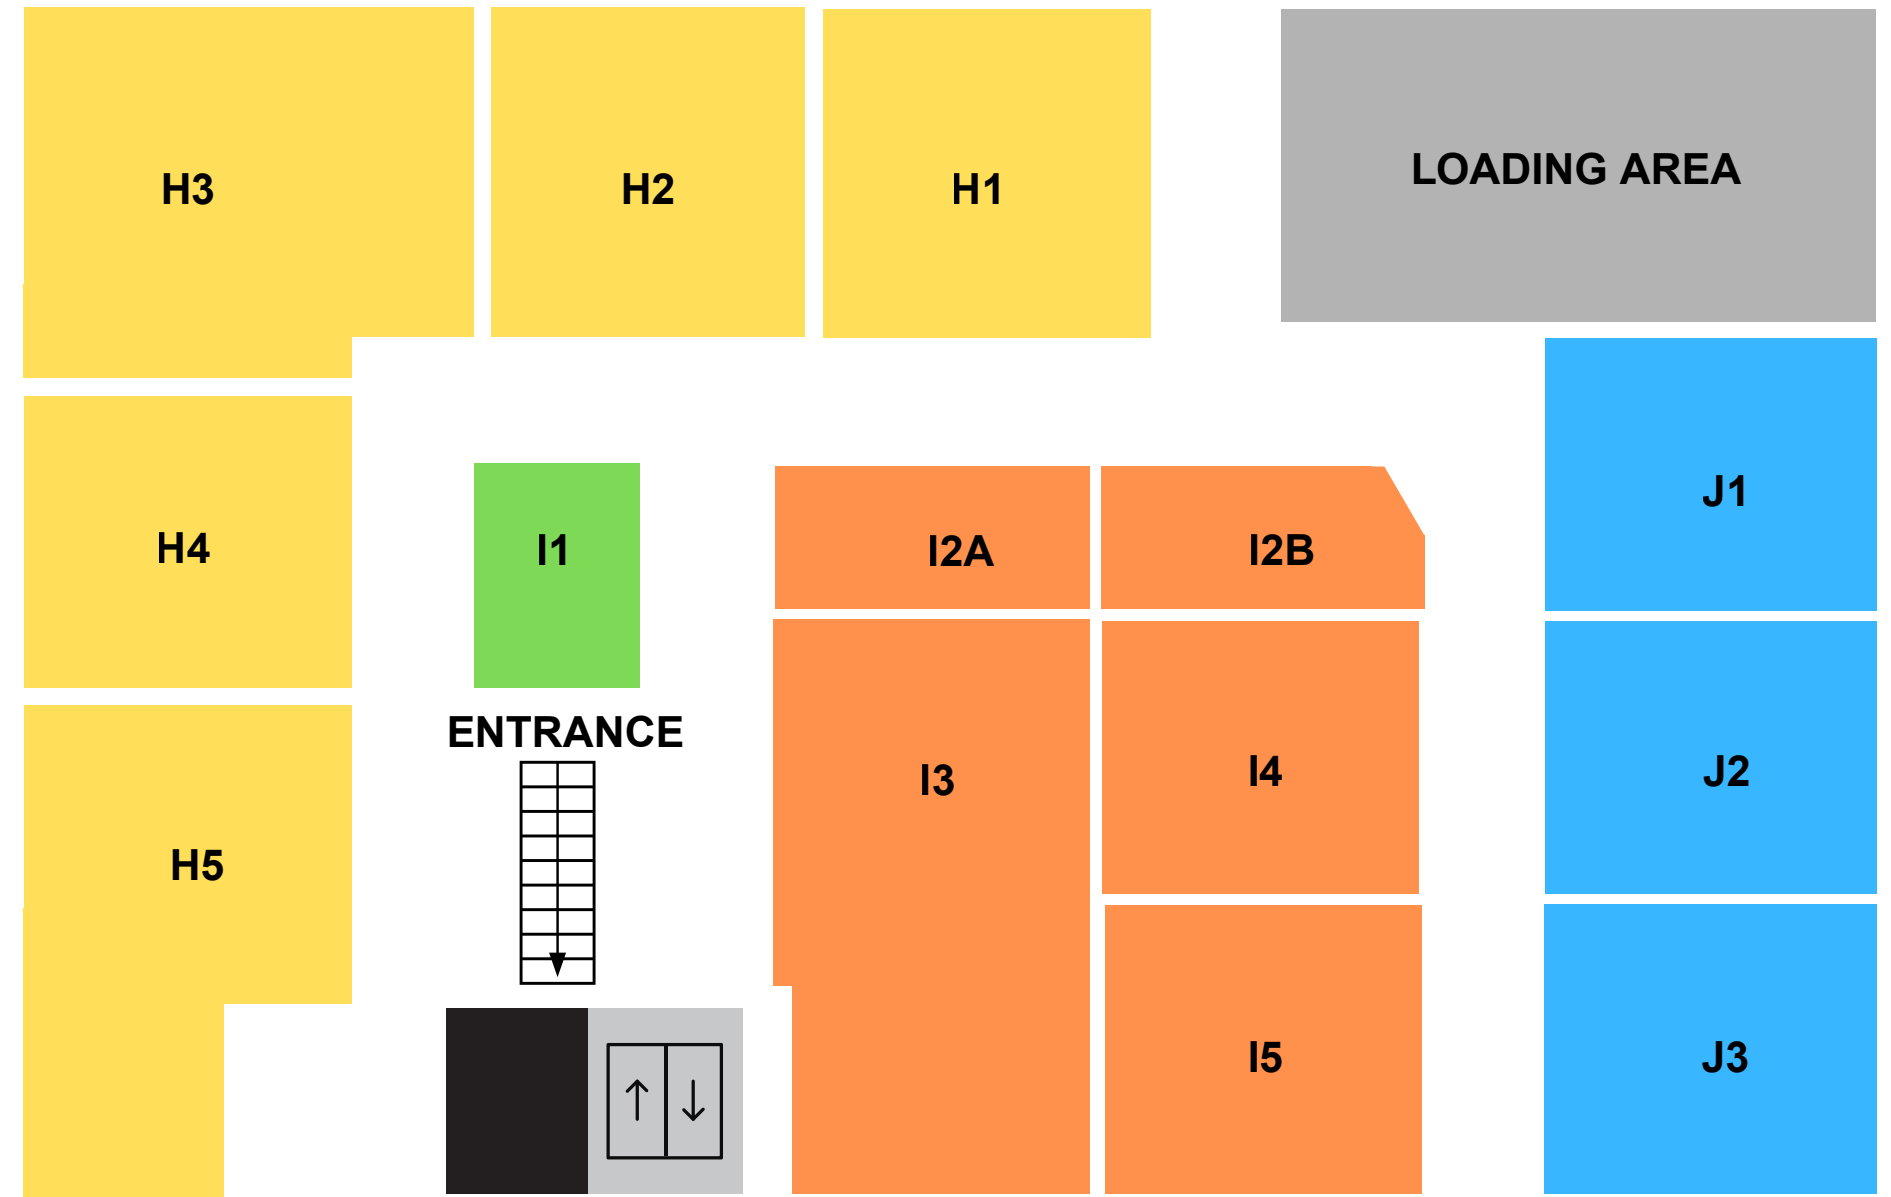

RECOLLECTIVE

BLG. 2 FIRST FLOOR

At Recollective, our mission is to preserve the beauty of the past while inspiring creativity in the present. We curate vintage, antique, and salvaged goods with soul. A space where history, design, and community come together. By supporting local vendors and sustainable shopping, we aim to give forgotten pieces new life and purpose in modern spaces.

- **H1** Vintage Len
- **H2** Monster Finds
- **H3** La Unique Boutique
- **H4** Sydney Paige Studios
- **H5** Romancing the Ordinary
- **I1** Pop Up
- **I2A** The Attique Vintage
- **I2B** Parish House LTD
- **I3** Bermingham Vintage
- **I4** Twisted Collectibles
- **I5**
- **J1** A Found Studio
- **J2** Proof Studio LLC
- **J3** Alibaba Rugs