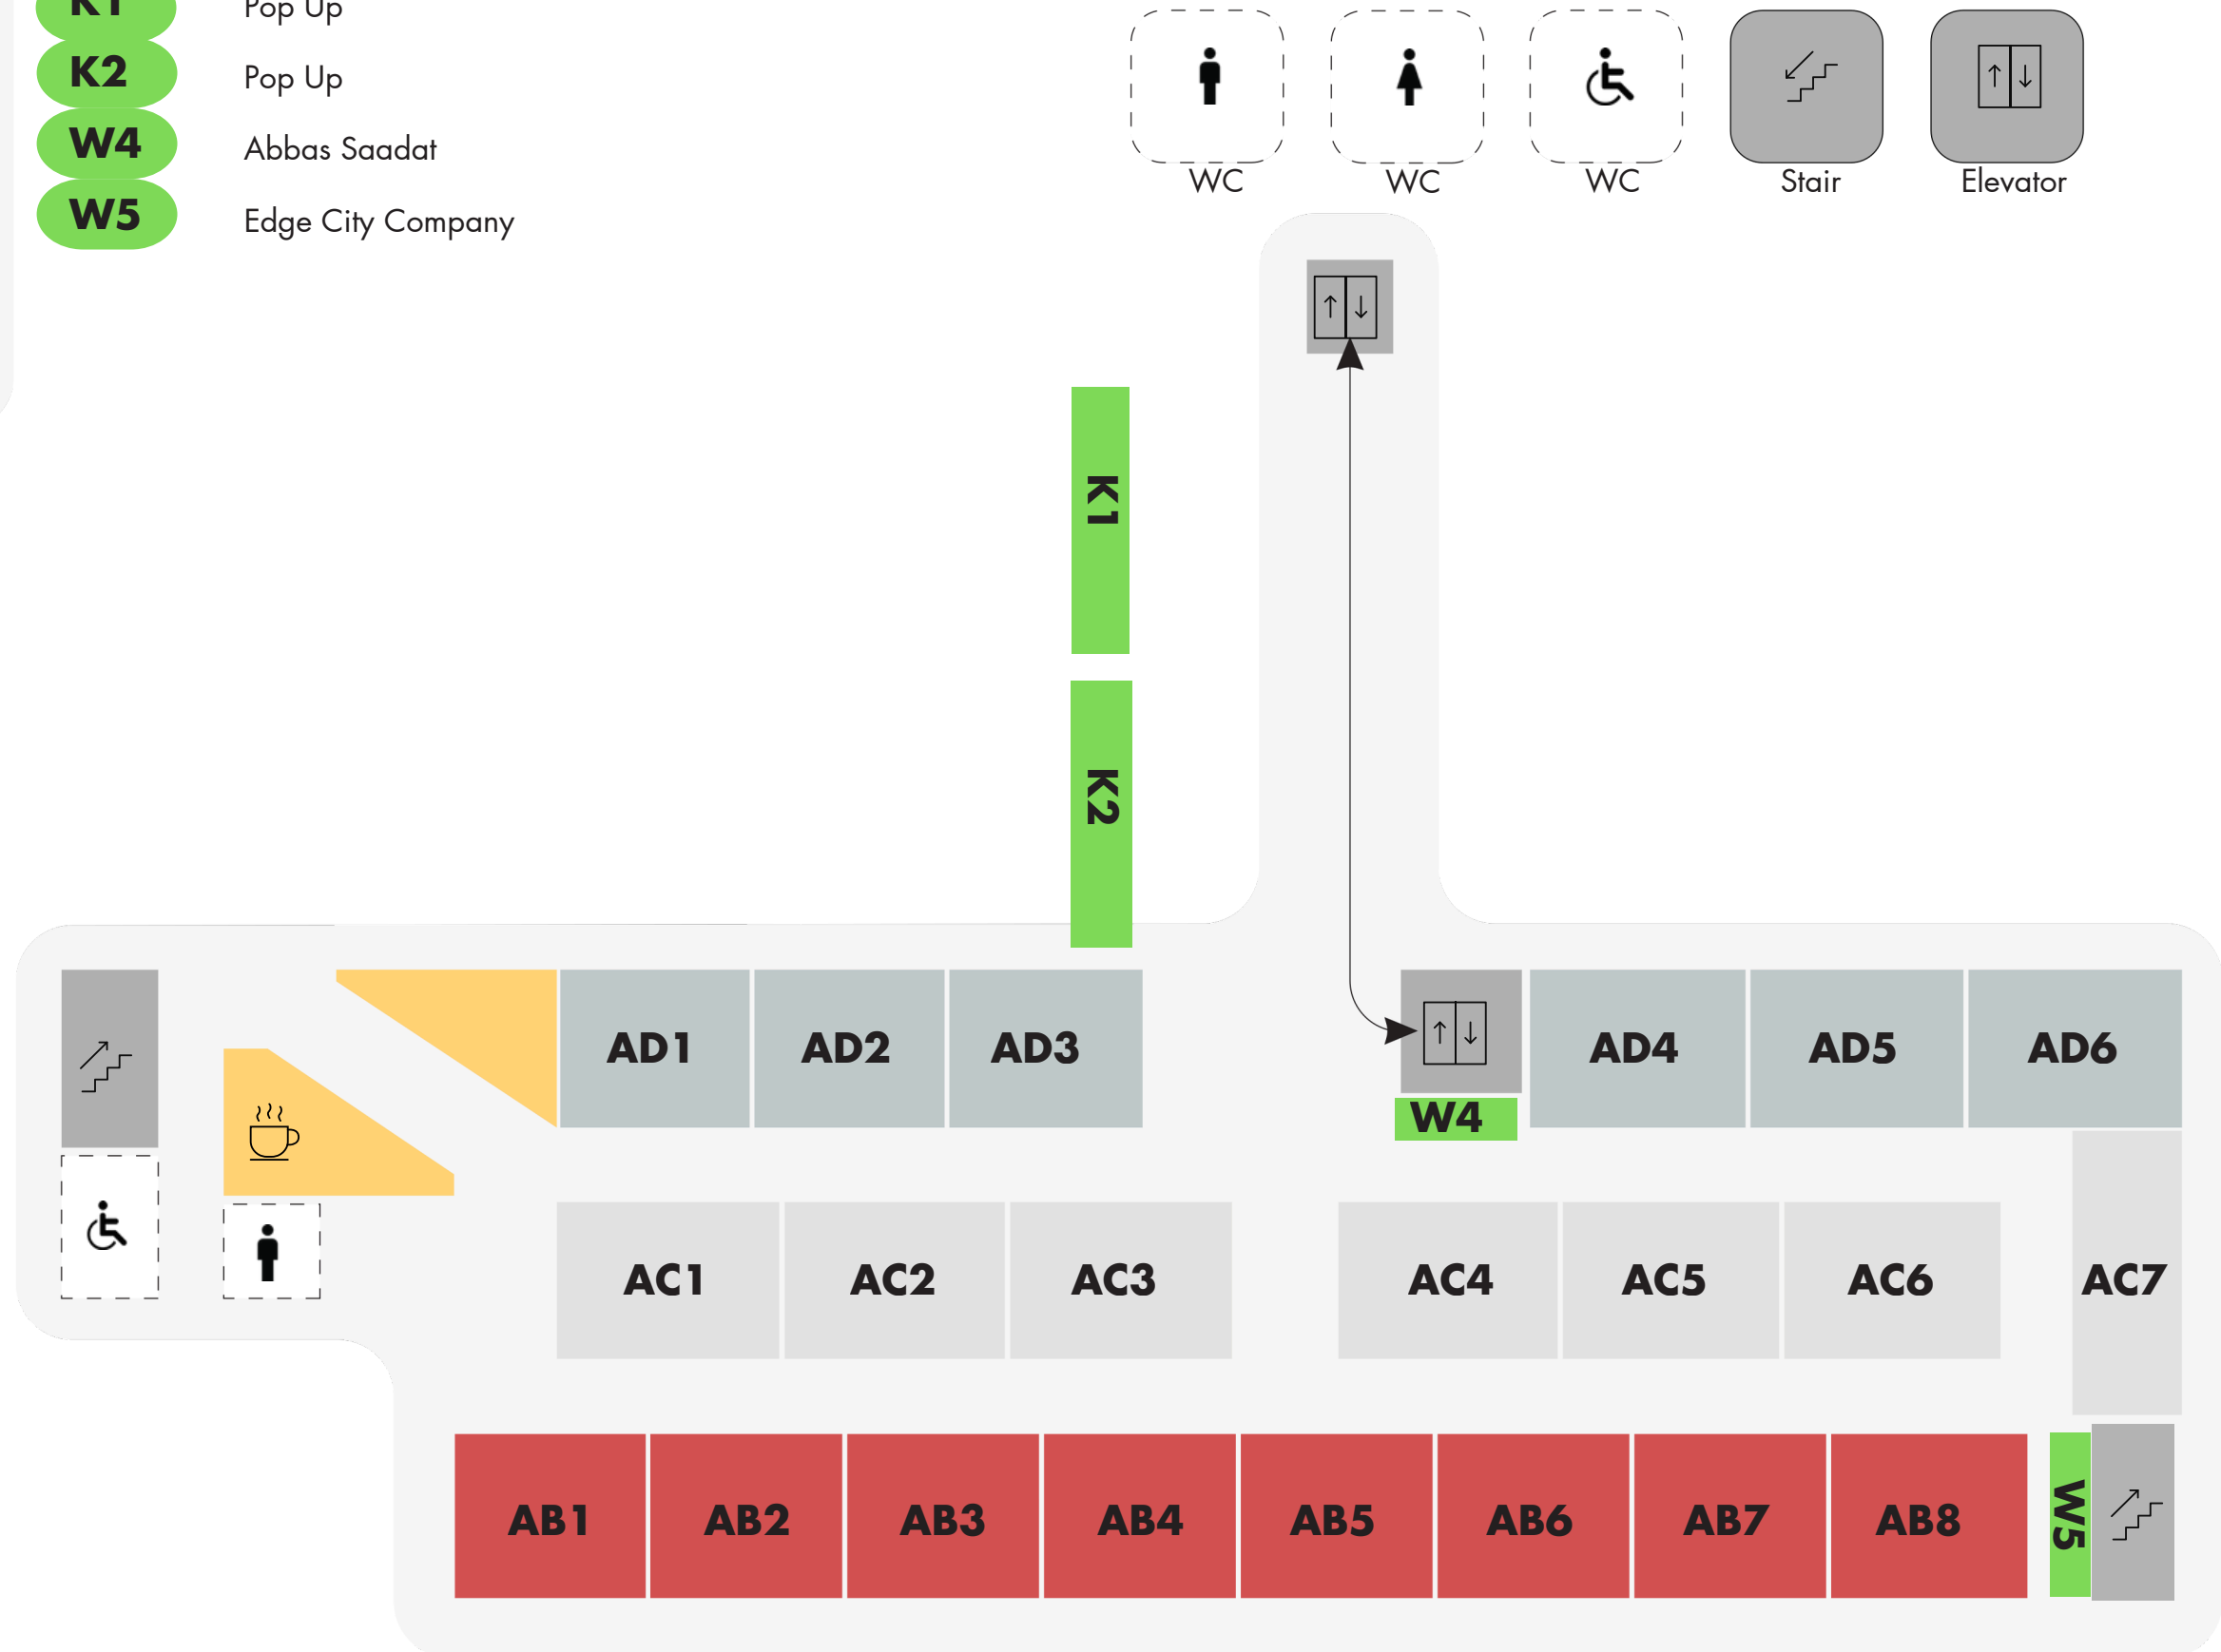

RECOLLECTIVE

BLG. 1 LOWER LEVEL

At Recollective, our mission is to preserve the beauty of the past while inspiring creativity in the present. We curate vintage, antique, and salvaged goods with soul. A space where history, design, and community come together. By supporting local vendors and sustainable shopping, we aim to give forgotten pieces new life and purpose in modern spaces.

- **AB1** Pat's Place
- **AB2** Black Rock Vintage
- **AB3** D3 International, Inc.
- **AB4** Lily's Gallery
- **AB5** The Artful Eye
- **AB6** Goat Chica
- **AB7** Broke Sabbath
- **AB8** Edge City Company
- **AC1** Zenweave
- **AC2** A Collector's Eye
- **AC3** Rubbish Heroes LLC
- **AC4** BridgeportSoup Vintage
- **AC5** Abbas Saadat
- **AC6** Abbas Saadat
- **AC7** Lilly's Cottage
- **AD1** The Tiny French Flea
- **AD2** The Tiny French Flea
- **AD3** The Tiny French Flea
- **AD4** Park City Liquidators
- **AD5** Park City Liquidators
- **AD6** Park City Liquidators
- **Cafe & Seating Area**

- **K1** Pop Up
- **K2** Pop Up
- **W4** Abbas Saadat
- **W5** Edge City Company