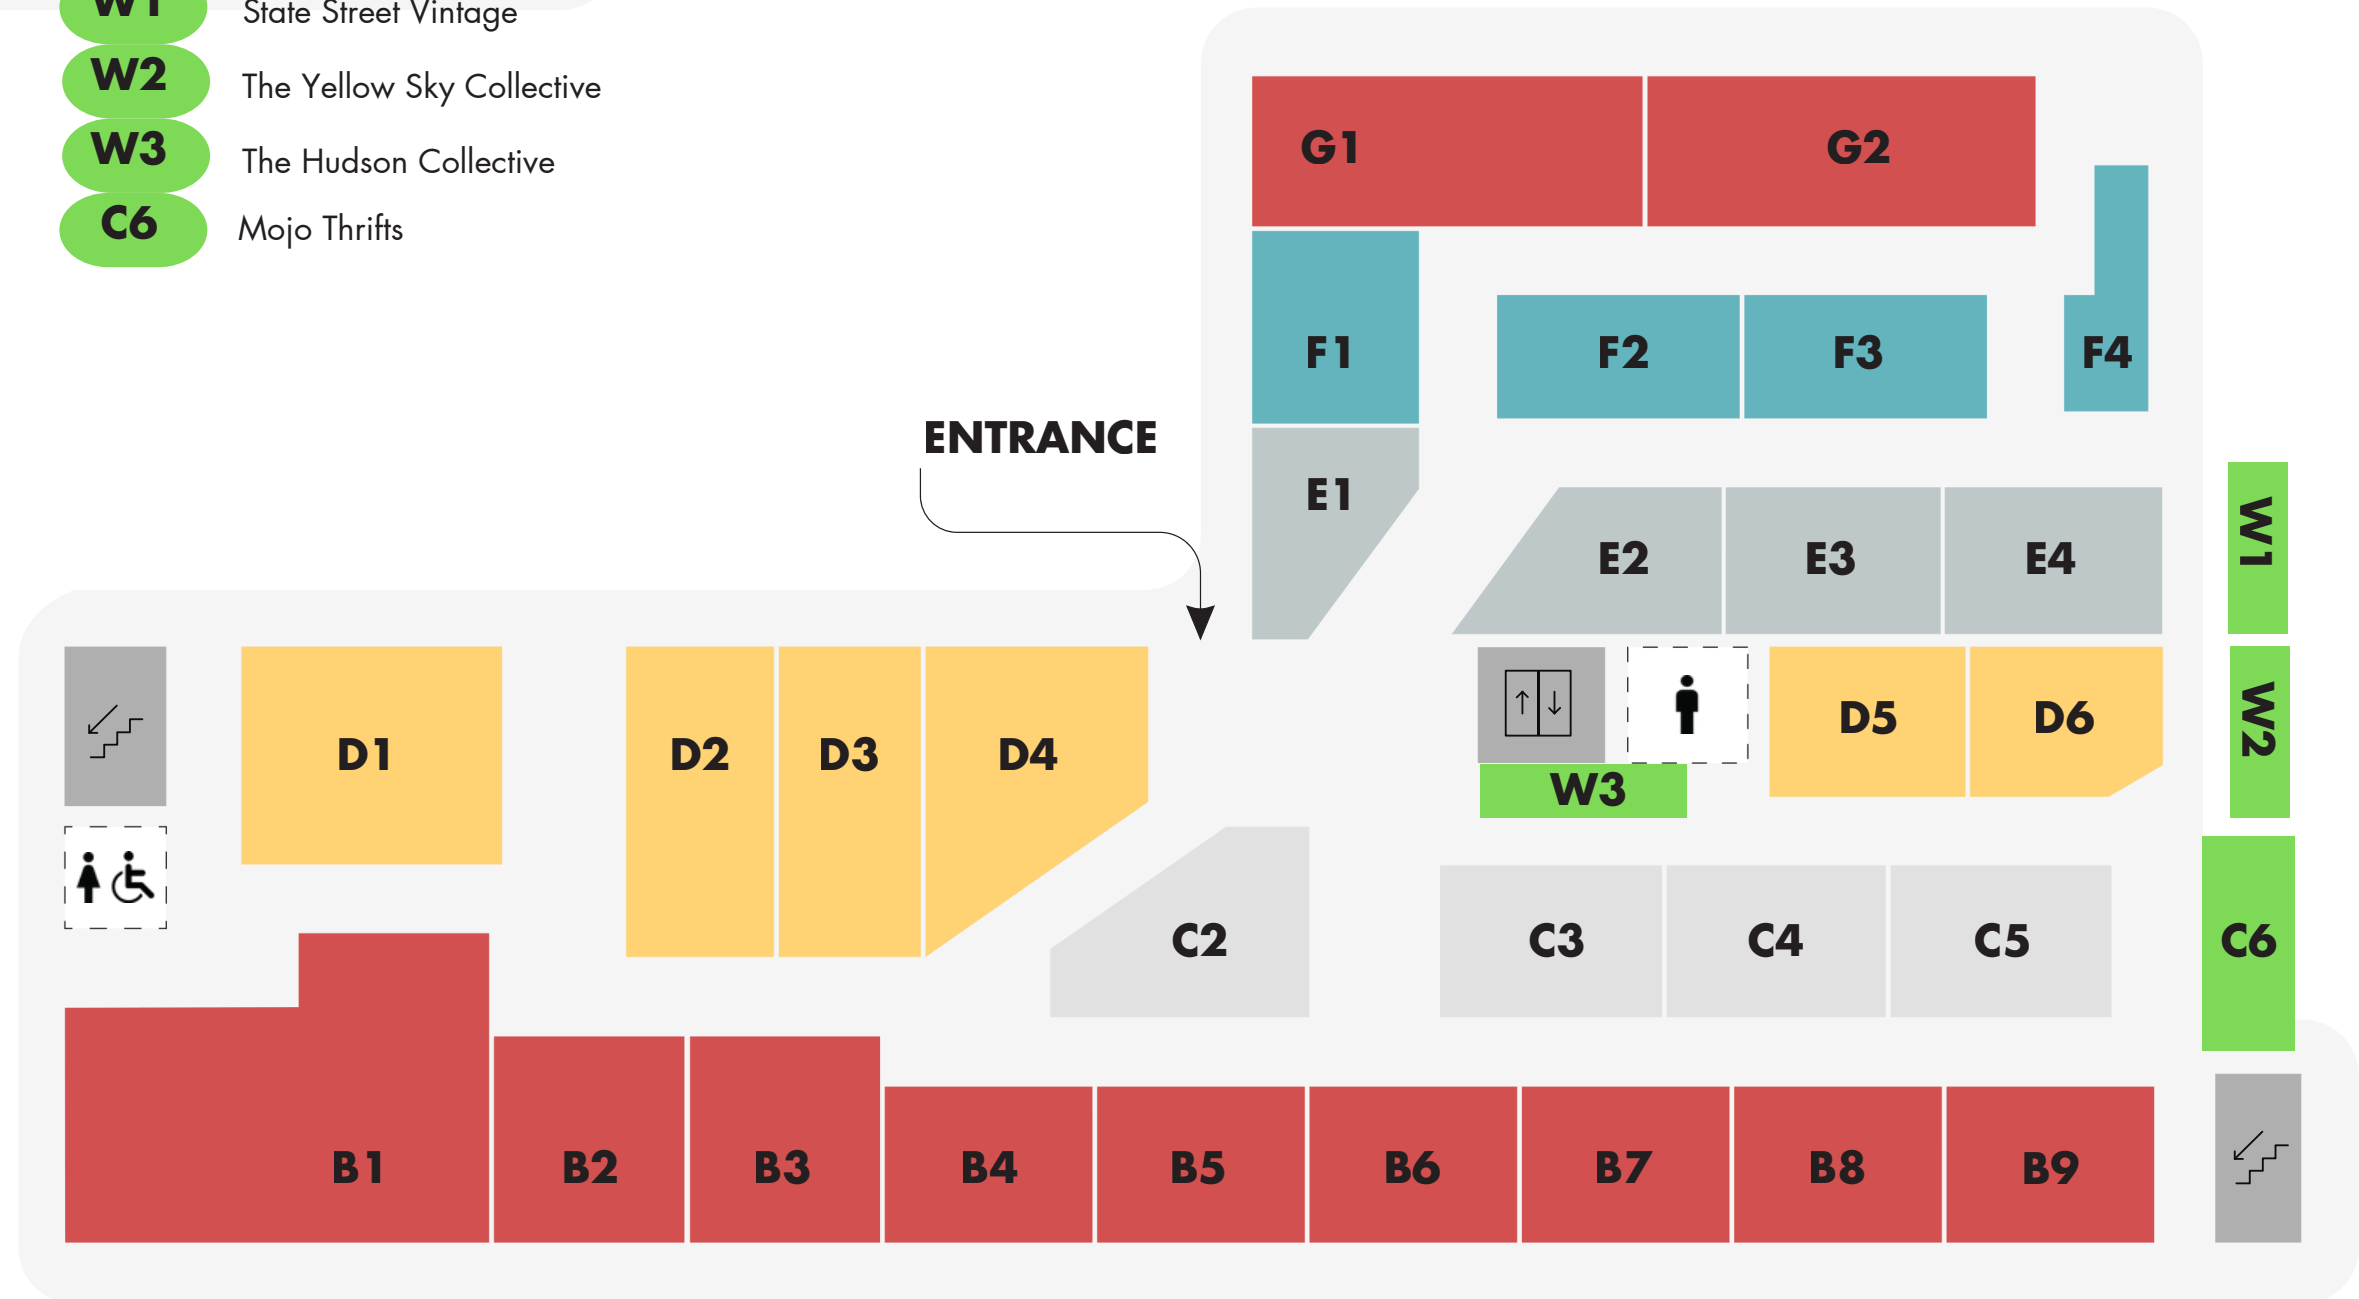

- B1** reTwee Vintage
- B2** reTwee Vintage
- B3** Vintage Frenchy
- B4** Curiosity Virtuosity
- B5** Source Treasures
- B6** Black Rock Pickers
- B7** Black Rock Pickers
- B8** Blue Heron Traders
- B9** Creatures Market 13
- C2** Salvaged Collections
- C3** Steamhorse 7
- C4** Steamhorse 7
- C5** Robin Lane Treasures
- D1** Janis Melone
- D2** Halstead Historic
- D3** Halstead Historic
- D4** Bermingham & Co.
- D5** The Hudson Collective
- D6** The Yellow Sky Collective
- E1** Bendale Antiques
- E2** Woodpeckers Creations
- E3** State Street Vintage
- E4** State Street Vintage

- F1** Bendale Antiques
- F2** Zane Studio
- F3** Word of Mouth Vintage
- F4** Ferncliff
- G1** The Tiny French Flea
- G2** 21Tables
- W1** State Street Vintage
- W2** The Yellow Sky Collective
- W3** The Hudson Collective
- C6** Mojo Thrifts

- AB1** Pat's Place
- AB2** Black Rock Vintage
- AB3** D3 International, Inc.
- AB4** Lily's Gallery
- AB5** The Artful Eye
- AB6** Goat Chica
- AB7** Broke Sabbath
- AB8** Edge City Company
- AC1** Zenweave
- AC2** A Collector's Eye
- AC3** Rubbish Heroes LLC
- AC4** BridgeportSoup Vintage
- AC5** Abbas Saadat
- AC6** Abbas Saadat
- AC7** Lilly's Cottage
- AD1** The Tiny French Flea
- AD2** The Tiny French Flea
- AD3** The Tiny French Flea
- AD4** Park City Liquidators
- AD5** Park City Liquidators
- AD6** Park City Liquidators
-  **Cafe & Seating Area**